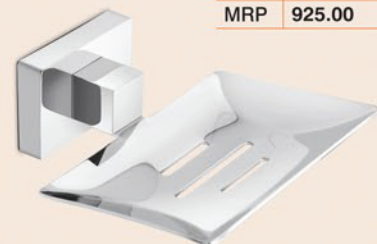

CHROME FINISH

Ordinary of the world will be standing no chance, henceforth. Usher in the new star of style that will speak about its extraordinary presence very effortlessly.

Towel Rack with Rod

Code	DG-1204 [24"]	DG-1205 [18"]
MRP	4450.00	4115.00

Soap Dish

Code	DG-1208
MRP	925.00

Double Liquid Soap Dispenser

Code	DG-1213D
MRP	2150.00

5 Pcs. Set

Code	DG-1201
MRP	5040.00

Towel Rod - Soap Dish
Toothbrush Tumbler
Napkin Holder - Robe Hook

Double Towel Rod