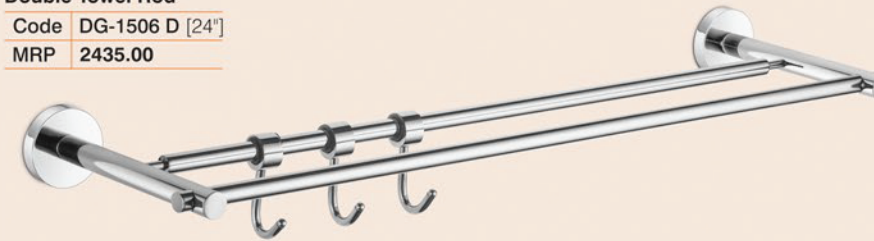

Soap Dish (Glass)	
Code	DG-1508G
MRP	740.00

5 Pcs. Set	
Code	DG-1501
MRP	4285.00

Towel Rod
Soap Dish
Toothbrush Tumbler
Napkin Holder
Robe Hook

Soap Dish	
Code	DG-1508
MRP	840.00

Double Towel Rod

Code	DG-1506 D [24"]
MRP	2435.00

Towel Rod

Code	DG-1506 [24"]	DG-1507 [18"]
MRP	1195.00	1125.00

Robe Hook

Code	DG-1511
MRP	505.00

Liquid Soap Dispenser

Code	DG-1513
MRP	1010.00

Napkin Holder

Code	DG-1510
MRP	740.00