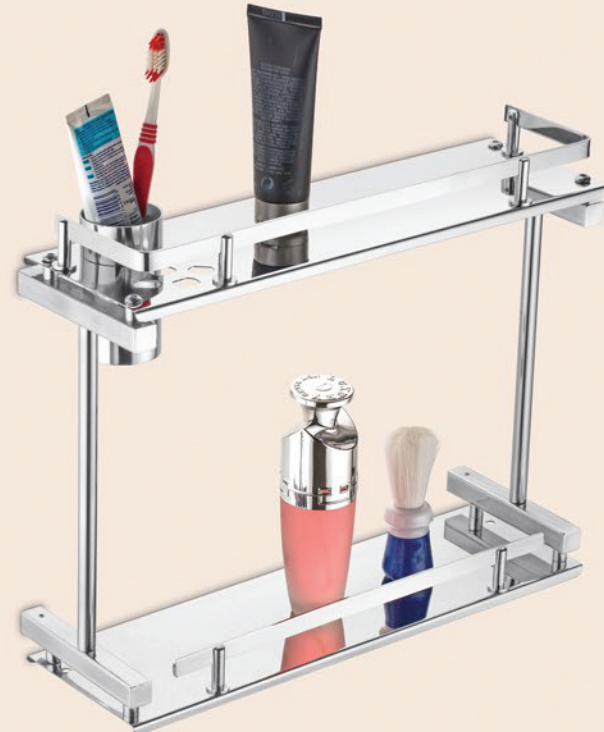

S S Shelf with Napkin Holder & Toothbrush Tumbler

Size	12" x 5"	15" x 5"	18" x 5"
MRP	1880.00	2085.00	2285.00

GLOSSY FINISH

AISI 304 STAINLESS STEEL

s.s. 304 shelf

S S Double Shelf

Size	12" x 5"	15" x 5"	18" x 5"
MRP	2520.00	2955.00	3360.00

S S Double Shelf with Toothbrush Tumbler

Size	12" x 5"	15" x 5"	18" x 5"
MRP	2790.00	3190.00	3630.00

S S Shelf & Napkin Holder

Size	12" x 5"	15" x 5"	18" x 5"
MRP	1615.00	1815.00	2015.00

S S Shelf - Regular