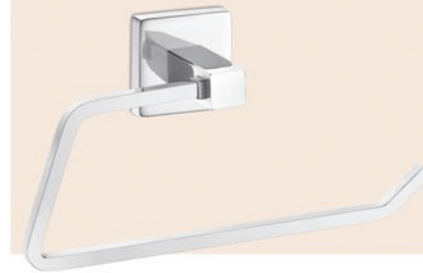

Towel Rack with Rod

Code	DG-1704 [24"]	DG-1705 [18"]
MRP	2770.00	2485.00

Robe Hook

Code	DG-1711
MRP	355.00

Towel Rod

Code	DG-1706 [24"]	DG-1707 [18"]
MRP	905.00	840.00

Napkin Holder

Code	DG-1710
MRP	620.00