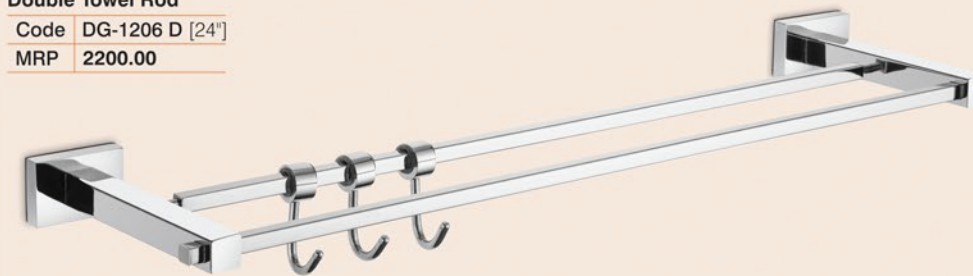

Soap Dish

Code	DG-1208
MRP	925.00

Double Liquid Soap Dispenser

Code	DG-1213D
MRP	2150.00

5 Pcs. Set

Code	DG-1201
MRP	5040.00

Towel Rod - Soap Dish
Toothbrush Tumbler
Napkin Holder - Robe Hook

Double Towel Rod

Code	DG-1206 D [24"]
MRP	2200.00

Robe Hook

Code	DG-1211
MRP	755.00

Liquid Soap Dispenser

Code	DG-1213
MRP	1545.00

Towel Rod

Code	DG-1206 [24"]	DG-1207 [18"]
MRP	1310.00	1225.00

Napkin Holder