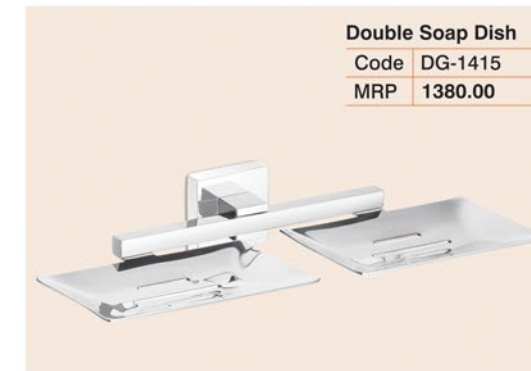

Code	DG-1408
MRP	925.00

Robe Hook

Code	DG-1411
MRP	670.00

5 Pcs. Set

Code	DG-1401
MRP	4920.00

- Towel Rod
- Soap Dish
- Toothbrush Tumbler
- Napkin Holder
- Robe Hook

Joy
Hospitality Solution

Towel Rod

Code	DG-1406 [24"]	DG-1407 [18"]
MRP	1430.00	1345.00

Soap Dish & Toothbrush Tumbler

Code	DG-1417
MRP	1515.00

Double Soap Dish

Code	DG-1415
MRP	1380.00

Napkin Holder

Code	DG-1410
MRP	840.00

Soap Dish (Glass)

Code	DG-1408G
MRP	1090.00

Paper Holder

Code	DG-1414
MRP	1345.00

Toothbrush Tumbler

Code	DG-1409
MRP	1060.00

Liquid Soap Dispenser

Code	DG-1413
MRP	1430.00

BRASS +
AISI 304 STAINLESS STEEL