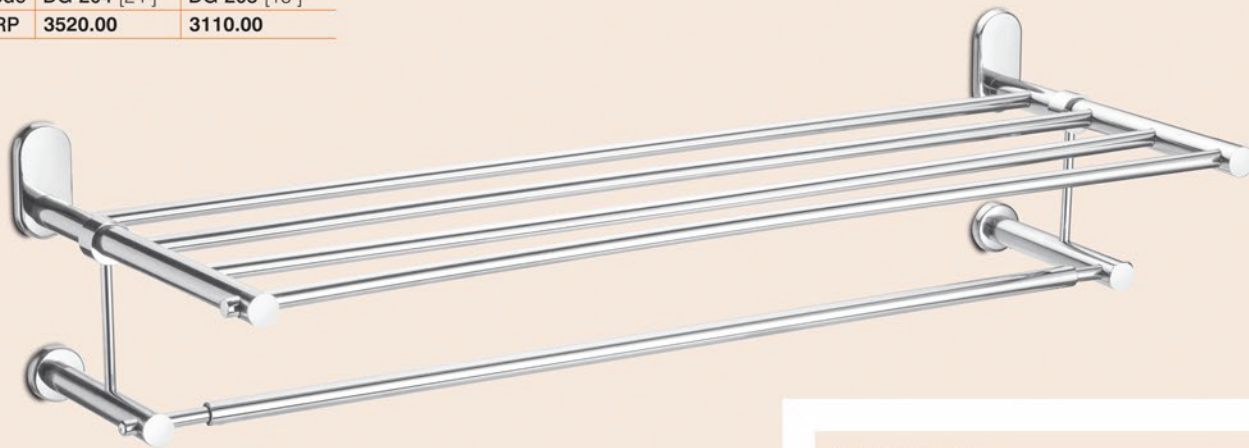

Towel Rack with Rod

Code	DG-204 [24"]	DG-205 [18"]
MRP	3520.00	3110.00