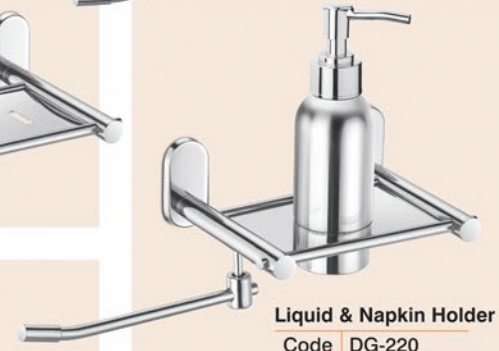

Three in One

Code	DG-221
MRP	2855.00

Four in One

Code	DG-222
MRP	2960.00

Liquid & Napkin Holder

Code	DG-220
MRP	1700.00

Robe Hook

Code	DG-211
MRP	235.00