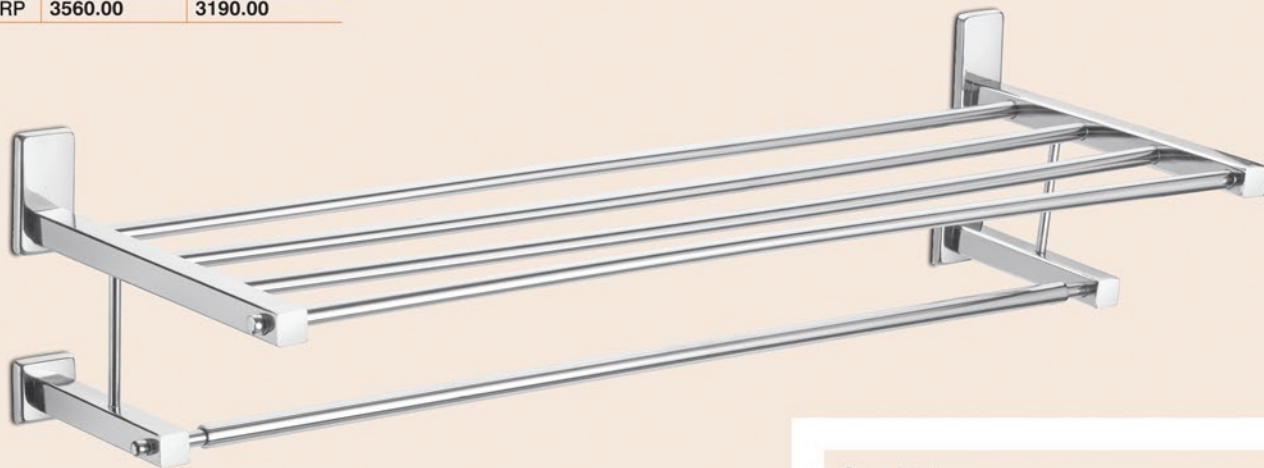

shelf

34

AISI 304 STAINLESS STEEL

GLOSSY FINISH

 **emerald**

emerged from the design principles of today's digitally evolved world and ready to woo you – at very first glance.

Towel Rack with Rod		
Code	DG-104 [24"]	DG-105 [18"]
MRP	3560.00	3190.00