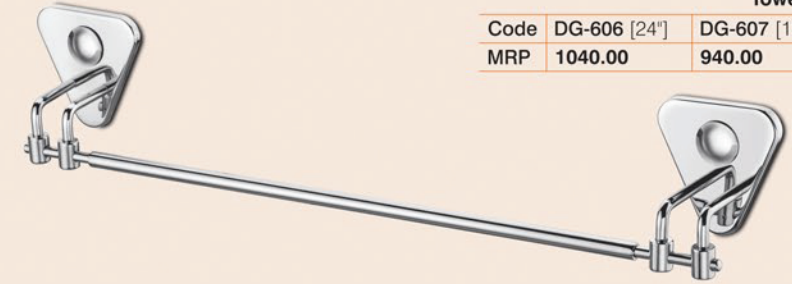

- Towel Rod
- Soap Dish
- Toothbrush Tumbler
- Napkin Holder
- Robe Hook

Robe Hook

Code	DG-611
MRP	370.00

Towel Rod

Code	DG-606 [24"]	DG-607 [18"]
MRP	1040.00	940.00

Toothbrush Tumbler

Code	DG-609
MRP	705.00