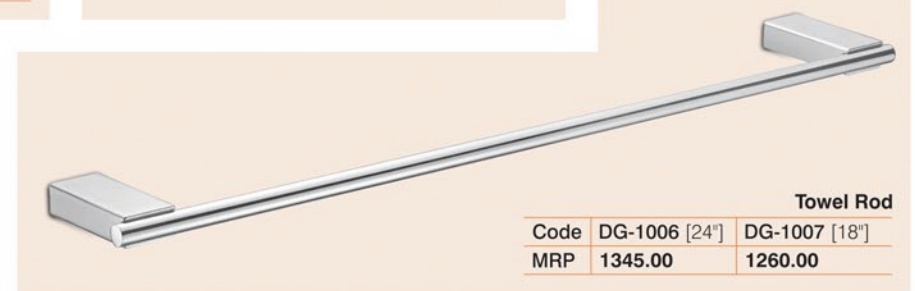

Towel Rod

Code	DG-1006 [24"]	DG-1007 [18"]
MRP	1345.00	1260.00