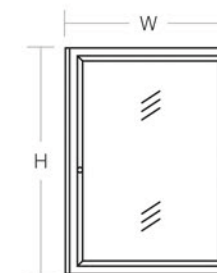

Soap Dish & Toothbrush Tumbler

Code	DG-1717
MRP	605.00

Toothbrush Tumbler & Liquid Soap Dispenser (PTMT)

Code	DG-1717LT
MRP	1040.00

Mirror Cabinet (Chrome Finish)

Size	12" x 16"	14" x 20"	16" x 24"
------	-----------	-----------	-----------