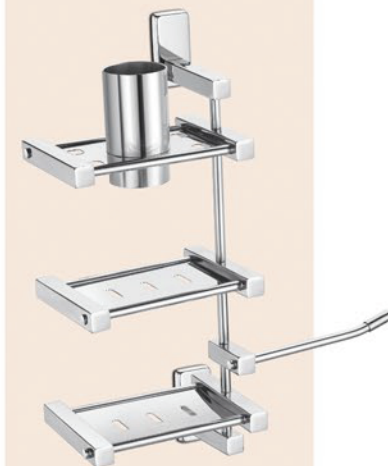

AISI 304 STAINLESS STEEL

GLOSSY FINISH

emerald

emerged from the design principles of today's digitally evolved world and ready to woo you – at very first glance.

Towel Rack with Rod		
Code	DG-104 [24"]	DG-105 [18"]
MRP	3560.00	3190.00

Soap Dish	
Code	DG-108
MRP	1060.00

5 Pcs. Set	
Code	DG-101
MRP	4570.00

- Towel Rod
- Soap Dish
- Toothbrush Tumbler
- Napkin Holder
- Robe Hook

Napkin Holder	
Code	DG-110
MRP	705.00

Paper Holder

Code	DG-114
MRP	1245.00

Liquid Soap Dispenser

Code	DG-113
MRP	1480.00

Toothbrush Tumbler

Code	DG-109
MRP	1445.00

Towel Rod

Code	DG-106 [24"]	DG-107 [18"]
MRP	1090.00	1025.00

Toothbrush Tumbler & Napkin Holder

Code	DG-118
MRP	1530.00

Double Soap Dish

Code	DG-115
MRP	1580.00

Four in One

Code	DG-122
MRP	3360.00

Soap Dish & Toothbrush Tumbler

Code	DG-117
MRP	1915.00

Liquid & Napkin Holder

Code	DG-120
MRP	1880.00

Soap Dish & Napkin Holder

Code	DG-119
MRP	1260.00

Robe Hook

Code	DG-111
MRP	270.00