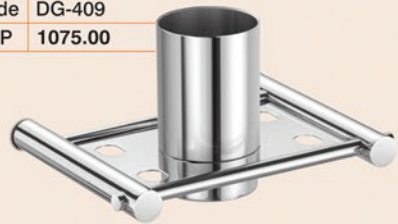

Code	DG-314
MRP	940.00

Toothbrush Tumbler

Code	DG-309
MRP	775.00

Liquid Soap Dispenser

Code	DG-313
MRP	940.00

AISI 304 STAINLESS STEEL

GLOSSY FINISH

Zen philosophy of minimalism got its new definition when we designed this sleek & shiny yet solid statements in steel.

Toothbrush Tumbler
Code DG-409
MRP 1075.00

Towel Rack with Rod
Code DG-404 [24"] DG-405 [18"]
MRP 3260.00 2875.00

Napkin Holder
Code DG-410
MRP 545.00

5 Pcs. Set
Code DG-401
MRP 3445.00

Towel Rod - Soap Dish
Toothbrush Tumbler
Napkin Holder - Robe Hook