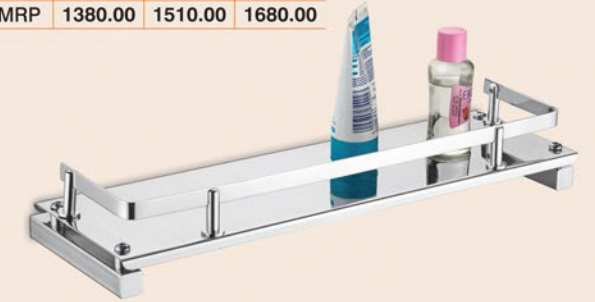

S S Shelf with Napkin Holder & Toothbrush Tumbler

Size	12" x 5"	15" x 5"	18" x 5"
MRP	1880.00	2085.00	2285.00

GLOSSY FINISH

AISI 304 STAINLESS STEEL

s.s. 304 shelf

S S Double Shelf

Size	12" x 5"	15" x 5"	18" x 5"
MRP	2520.00	2955.00	3360.00

S S Double Shelf with Toothbrush Tumbler

Size	12" x 5"	15" x 5"	18" x 5"
MRP	2790.00	3190.00	3630.00

S S Shelf & Napkin Holder

Size	12" x 5"	15" x 5"	18" x 5"
MRP	1615.00	1815.00	2015.00

S S Shelf - Regular

Size	12" x 5"	15" x 5"	18" x 5"
MRP	1380.00	1510.00	1680.00

Glass Shelf (Frosted)

Size	12" x 6"	14" x 7"	16" x 7"
MRP	950.00	1120.00	1175.00

Glass Available in Clear & Frosted

S S Shelf with Toothbrush Tumbler