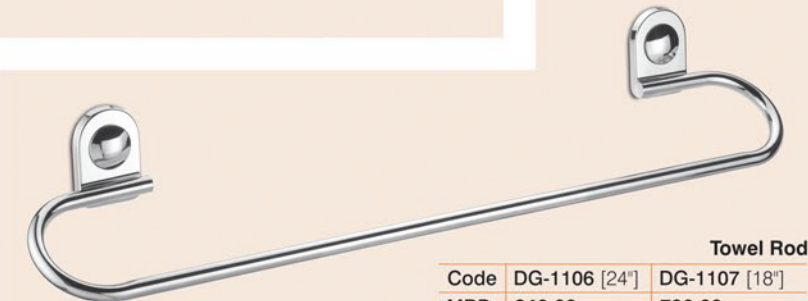

Towel Rod

Code	DG-1106 [24"]	DG-1107 [18"]
MRP	840.00	790.00