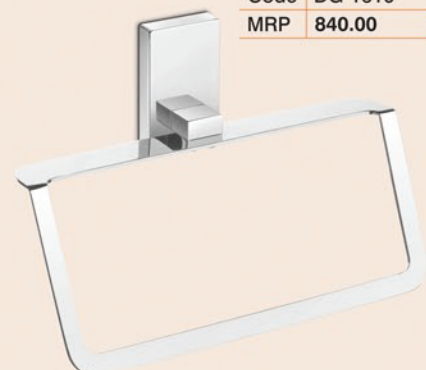

Soap Dish & Toothbrush Tumbler

Code	DG-1517
MRP	1595.00

Toothbrush Tumbler (Glass)

Code	DG-1509G
MRP	805.00

Paper Holder

Code	DG-1514
MRP	1125.00

BRASS +
AISI 304 STAINLESS STEEL

CHROME FINISH

 peridot

Perfection cannot be improved upon, this spectacularly smart design was born to prove you wrong.

Towel Rack with Rod		
Code	DG-1604 [24"]	DG-1605 [18"]
MRP	4115.00	3865.00

5 Pcs. Set	
Code	DG-1601
MRP	4705.00

Towel Rod
Soap Dish
Toothbrush Tumbler
Napkin Holder
Robe Hook

Soap Dish (Glass)	
Code	DG-1608G
MRP	960.00

Napkin Holder	
Code	DG-1610
MRP	840.00

Robe Hook

Code	DG-1611
MRP	555.00

Soap Dish (PTMT)

Code	DG-1608A
MRP	840.00