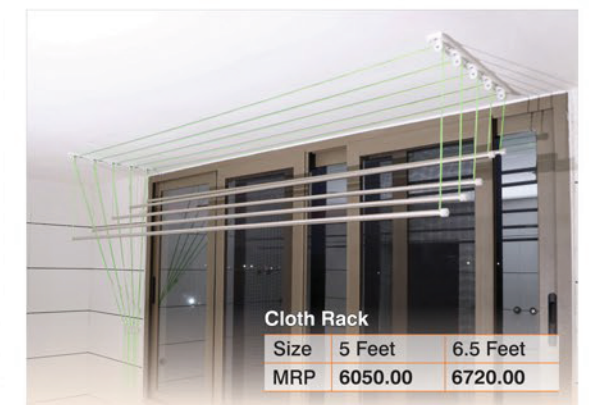

Cloth Rack

Size	5 Feet	6.5 Feet
MRP	6050.00	6720.00