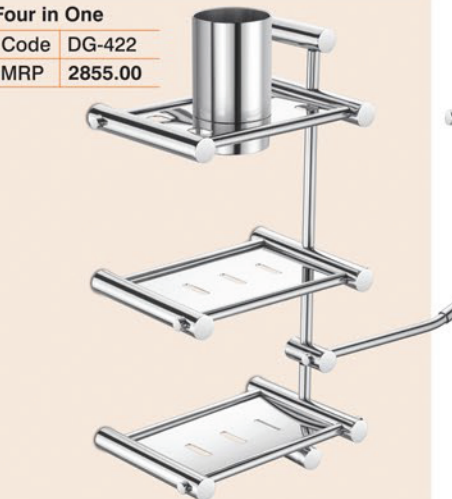

Four in One
Code DG-422
MRP 2855.00