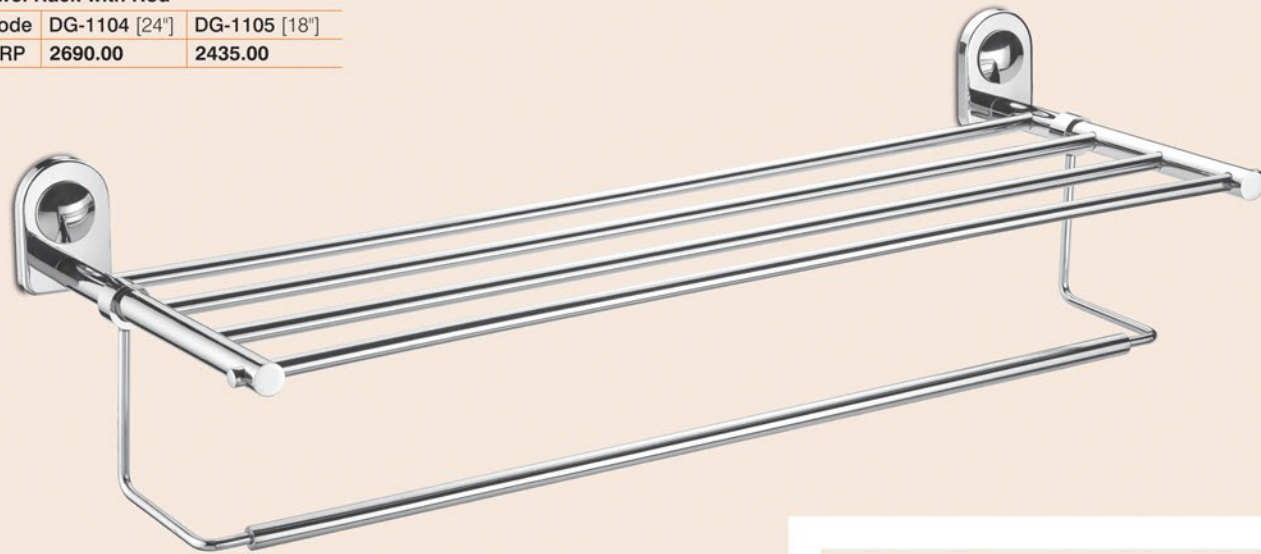

Towel Rack with Rod

Code	DG-1104 [24"]	DG-1105 [18"]
MRP	2690.00	2435.00

Soap Dish

Code	DG-1108
MRP	370.00

5 Pcs. Set

Code	DG-1101
MRP	2520.00

Towel Rod - Soap Dish
Toothbrush Tumbler
Napkin Holder - Robe Hook