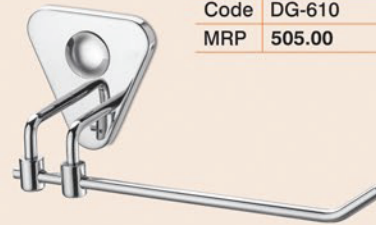

Towel Rack with Rod

Code	DG-604 [24"]	DG-605 [18"]
MRP	2820.00	2435.00

Soap Dish

Code	DG-608
MRP	370.00

Napkin Holder

Code	DG-610
MRP	505.00

5 Pcs. Set

Code	DG-601
MRP	2990.00

- Towel Rod
- Soap Dish
- Toothbrush Tumbler
- Napkin Holder
- Robe Hook

Robe Hook

Code	DG-611
MRP	370.00

Towel Rod

Code	DG-606 [24"]	DG-607 [18"]
MRP	1040.00	940.00

Toothbrush Tumbler

Code	DG-609
MRP	705.00