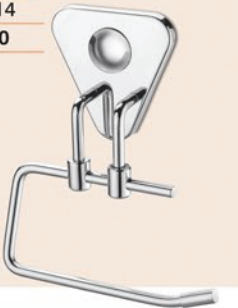

Paper Holder

Code	DG-614
MRP	655.00