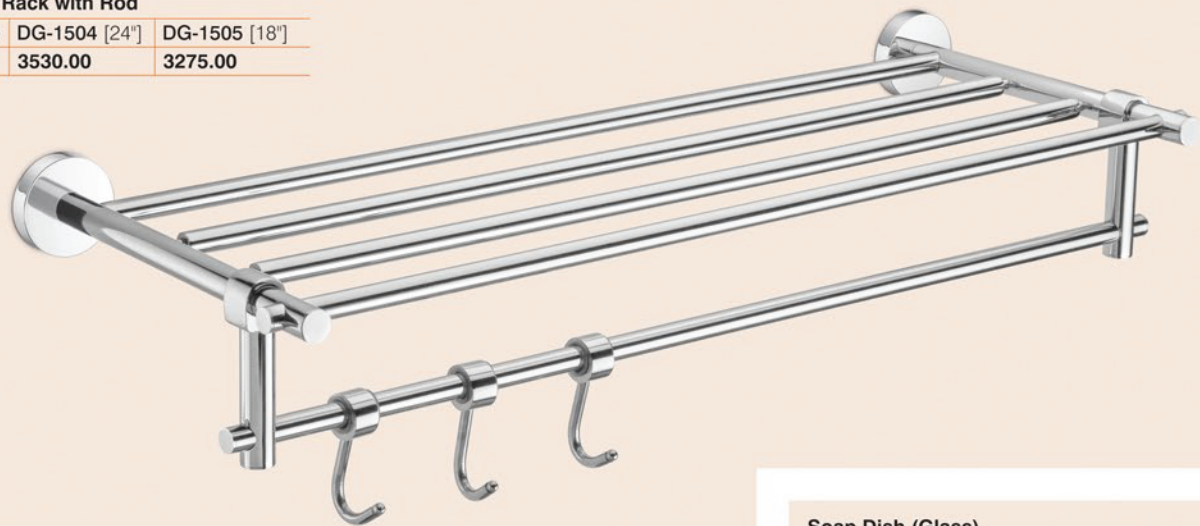

Soap Dish (Glass)	
Code	DG-1508G
MRP	740.00

5 Pcs. Set	
Code	DG-1501
MRP	4285.00

Towel Rod
Soap Dish
Toothbrush Tumbler
Napkin Holder
Robe Hook

Soap Dish	
Code	DG-1508
MRP	840.00