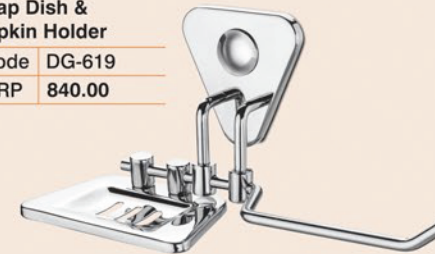

Soap Dish & Napkin Holder

Code	DG-619
MRP	840.00