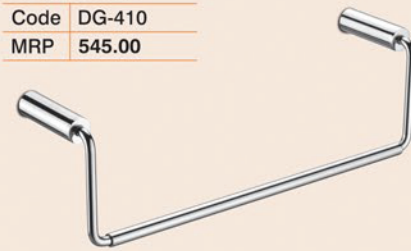

Toothbrush Tumbler
Code DG-409
MRP 1075.00

Towel Rack with Rod
Code DG-404 [24"] DG-405 [18"]
MRP 3260.00 2875.00

Napkin Holder
Code DG-410
MRP 545.00

5 Pcs. Set
Code DG-401
MRP 3445.00

Towel Rod - Soap Dish
Toothbrush Tumbler
Napkin Holder - Robe Hook