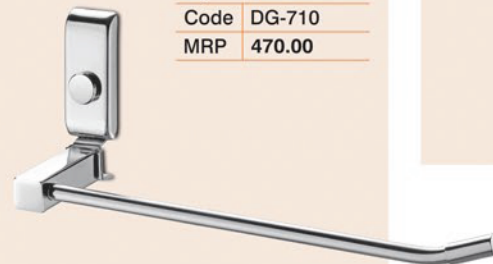

Towel Rack with Rod

Code	DG-704 [24"]	DG-705 [18"]
MRP	2690.00	2400.00

5 Pcs. Set

Code	DG-701
MRP	2690.00

- Towel Rod
- Soap Dish
- Toothbrush Tumbler
- Napkin Holder
- Robe Hook

Napkin Holder

Code	DG-710
MRP	470.00

Soap Dish

Code	DG-708
MRP	335.00

Towel Rod

Code	DG-706 [24"]	DG-707 [18"]
MRP	990.00	940.00

Robe Hook

Code	DG-711
MRP	300.00

Paper Holder

Code	DG-714
MRP	960.00