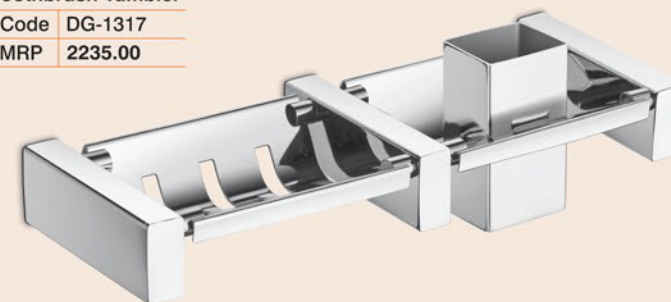

Soap Dish & Toothbrush Tumbler

Code DG-1317
MRP 2235.00