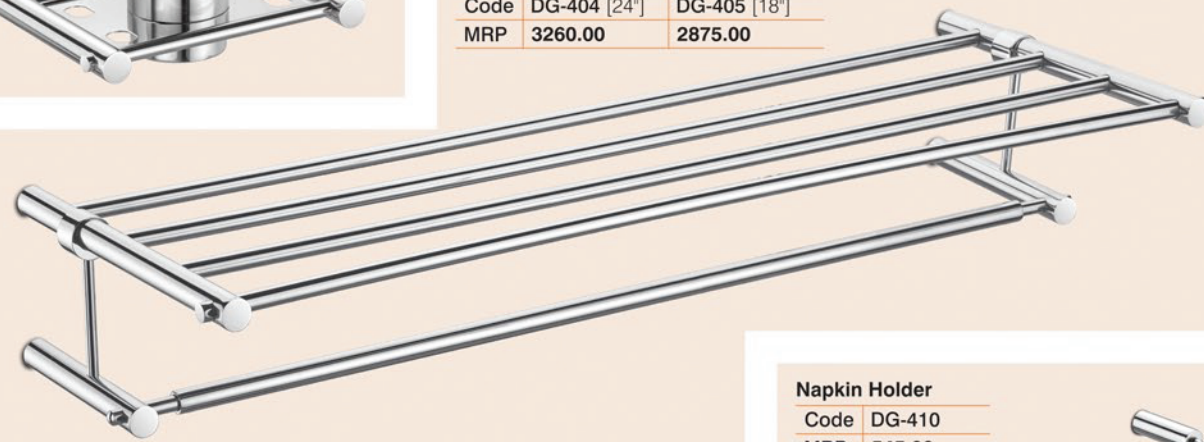

GLOSSY FINISH

Zen philosophy of minimalism got its new definition when we designed this sleek & shiny yet solid statements in steel.

Towel Rack with Rod
Code DG-404 [24"] DG-405 [18"]
MRP 3260.00 2875.00