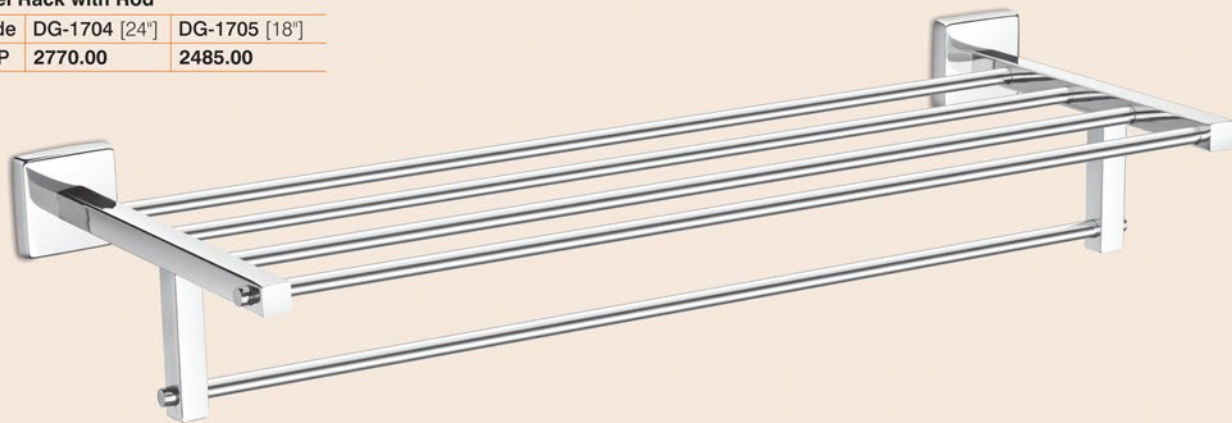

Towel Rack with Rod

Code	DG-1704 [24"]	DG-1705 [18"]
MRP	2770.00	2485.00

Robe Hook

Code	DG-1711
MRP	355.00

Towel Rod

Code	DG-1706 [24"]	DG-1707 [18"]
MRP	905.00	840.00

Napkin Holder

Code	DG-1710
MRP	620.00