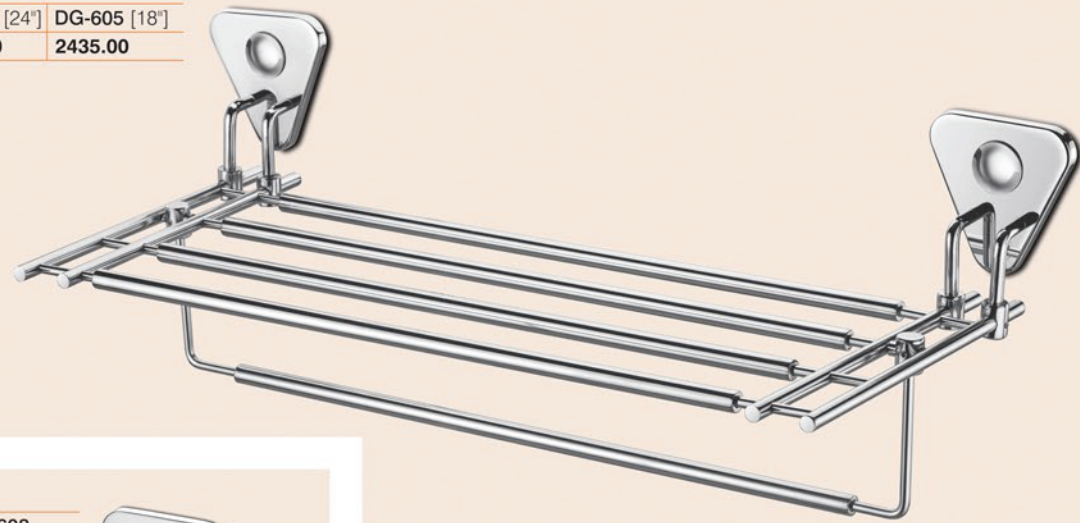

Towel Rack with Rod

Code	DG-604 [24"]	DG-605 [18"]
MRP	2820.00	2435.00