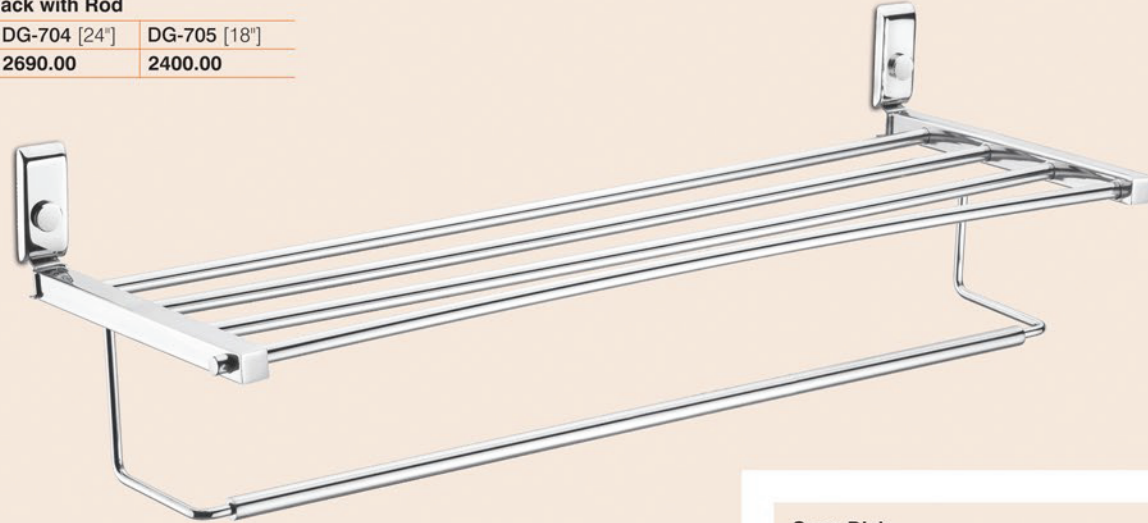

Towel Rack with Rod

Code	DG-704 [24"]	DG-705 [18"]
MRP	2690.00	2400.00

5 Pcs. Set

Code	DG-701
MRP	2690.00

- Towel Rod
- Soap Dish
- Toothbrush Tumbler
- Napkin Holder
- Robe Hook

Napkin Holder

Code	DG-710
MRP	470.00