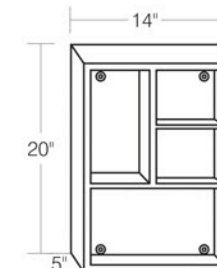

Toothbrush Tumbler & Liquid Soap Dispenser (PTMT)

Code	DG-1717LT
MRP	1040.00

Mirror Cabinet (Chrome Finish)

Size	12" x 16"	14" x 20"	16" x 24"