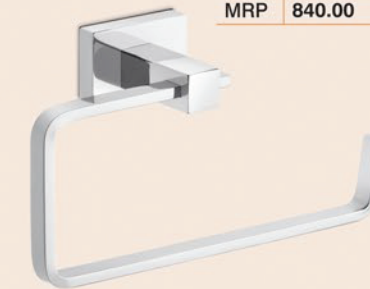

Soap Dish

Code	DG-1208
MRP	925.00

Double Liquid Soap Dispenser

Code	DG-1213D
MRP	2150.00

5 Pcs. Set

Code	DG-1201
MRP	5040.00

Towel Rod - Soap Dish
Toothbrush Tumbler
Napkin Holder - Robe Hook

Double Towel Rod

Code	DG-1206 D [24"]
MRP	2200.00

Robe Hook

Code	DG-1211
MRP	755.00

Liquid Soap Dispenser

Code	DG-1213
MRP	1545.00

Towel Rod

Code	DG-1206 [24"]	DG-1207 [18"]
MRP	1310.00	1225.00

Napkin Holder

Code	DG-1210
MRP	840.00

**Double
Toothbrush Tumbler**

Code	DG-1209D
MRP	1480.00

Toothbrush Tumbler

Code	DG-1209
MRP	1210.00

Paper Holder

Code	DG-1214
MRP	1345.00

Double Soap Dish