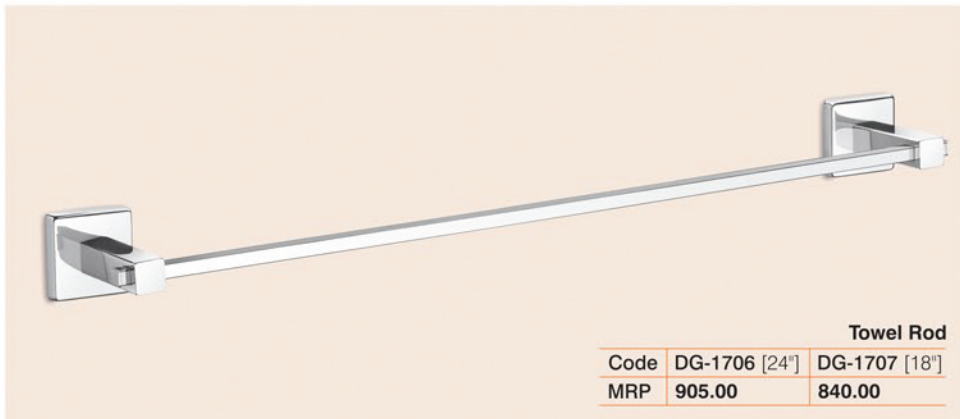

Towel Rack with Rod

Code	DG-1704 [24"]	DG-1705 [18"]
MRP	2770.00	2485.00

Robe Hook

Code	DG-1711
MRP	355.00

Towel Rod

Code	DG-1706 [24"]	DG-1707 [18"]
MRP	905.00	840.00

Napkin Holder

Code	DG-1710
MRP	620.00