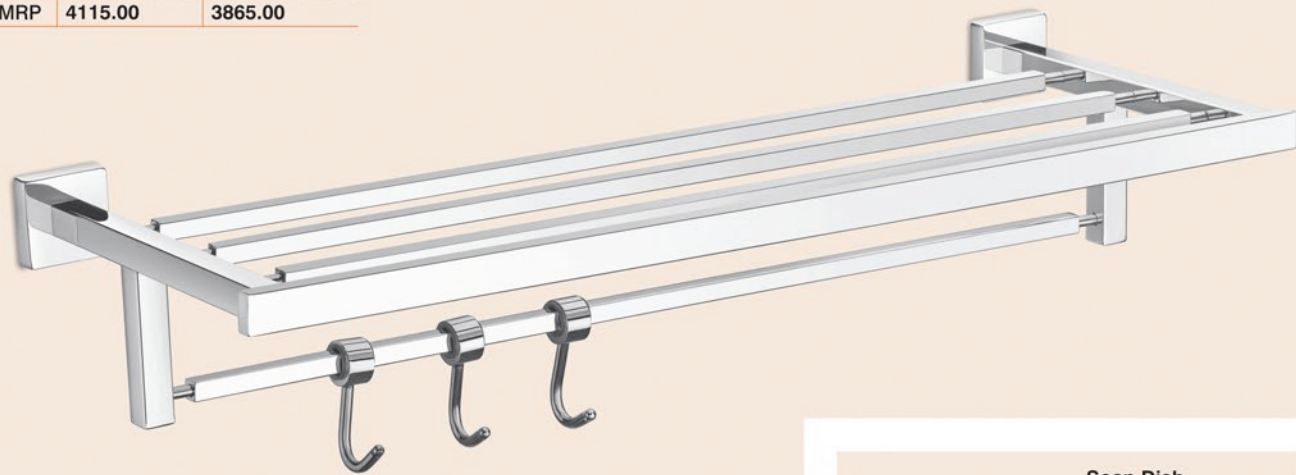

Towel Rack with Rod

Code	DG-1404 [24"]	DG-1405 [18"]
MRP	4115.00	3865.00