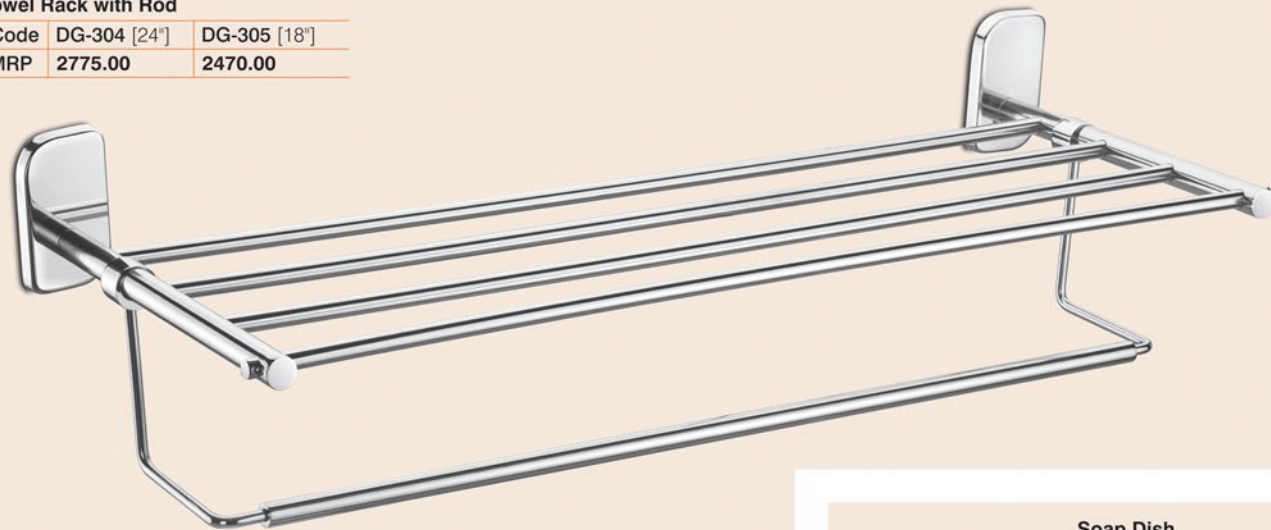

AISI 304 STAINLESS STEEL

GLOSSY FINISH

Algorithm of exquisite looks that comes pre-loaded with avant-garde design is here to impress the world in an instant.

Towel Rack with Rod

Code	DG-304 [24"]	DG-305 [18"]
MRP	2775.00	2470.00