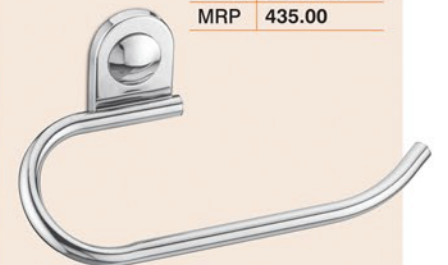

Code	DG-1114
MRP	840.00

Towel Rod

Code	DG-1106 [24"]	DG-1107 [18"]
MRP	840.00	790.00

Liquid Soap Dispenser

Code	DG-1113
MRP	790.00

Napkin Holder

Code	DG-1110
MRP	435.00

Soap Dish & Toothbrush Tumbler