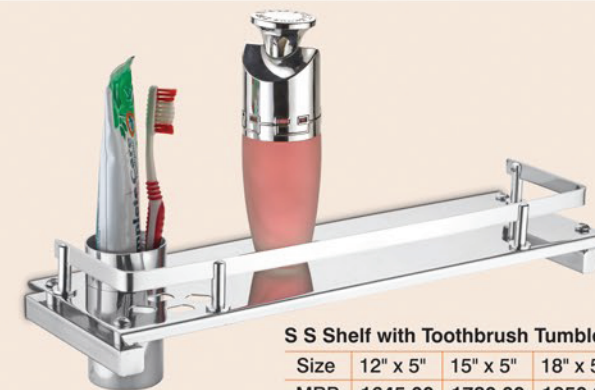

Glass Available in Clear & Frosted

S S Shelf with Toothbrush Tumbler

Size	12" x 5"	15" x 5"	18" x 5"
MRP	1645.00	1780.00	1950.00

S.S. 304 Corner

Size	9" x 9"	12" x 12"
MRP	1295.00	1630.00

Glass Corner - Diamond (Frosted)

Size	9" x 9"	12" x 12"
MRP	1010.00	1175.00

Glass Available in Clear & Frosted

Size	9" x 9"	12" x 12"
MRP	1010.00	1175.00

Glass Available in Clear & Frosted

STAINLESS STEEL 202

Size	8, 10, 12, 14, 16, 18, 22, 24
Dia	22, 25
Finish	Combi, Satin

Size	8, 10, 12
Dia	19, 22
Finish	Glossy, Satin