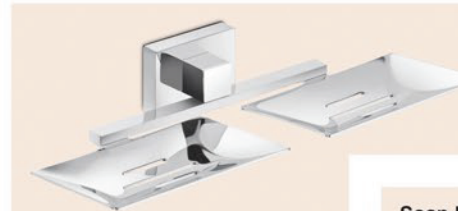

Code	DG-1210
MRP	840.00

**Double
Toothbrush Tumbler**

Code	DG-1209D
MRP	1480.00

Toothbrush Tumbler

Code	DG-1209
MRP	1210.00

Paper Holder

Code	DG-1214
MRP	1345.00

Double Soap Dish