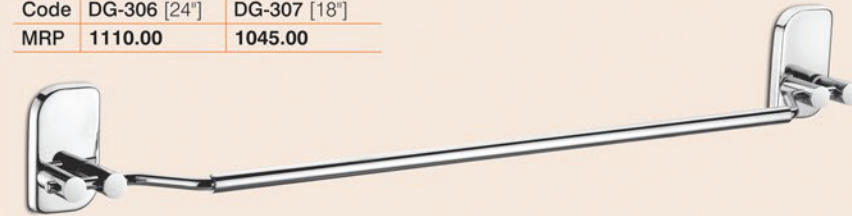

5 Pcs. Set

Code	DG-301
MRP	3330.00

- Towel Rod
- Soap Dish
- Toothbrush Tumbler
- Napkin Holder
- Robe Hook

Soap Dish

Code	DG-308
MRP	470.00

Towel Rod

Code	DG-306 [24"]	DG-307 [18"]
MRP	1110.00	1045.00

Soap Dish & Toothbrush Tumbler