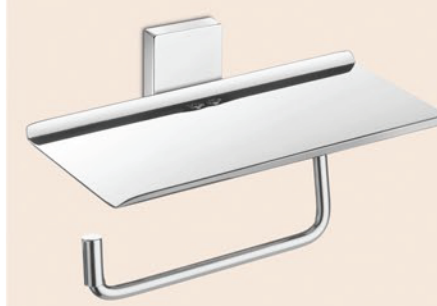

Liquid Soap Dispenser (PTMT)

Code	DG-1613A
MRP	1380.00

Towel Rod

Code	DG-1606 [24"]	DG-1607 [18"]
MRP	1430.00	1345.00

Liquid Soap Dispenser (Glass)

Code	DG-1613G
MRP	1430.00

Toothbrush Tumbler (Glass)

Code	DG-1609G
MRP	925.00

Paper Holder with Mobile Stand

Code	DG-1614
MRP	1480.00

Toothbrush Tumbler & Liquid Soap Dispenser (PTMT)

Code	DG-1617LT
MRP	1650.00

Toothbrush Tumbler (PTMT)

Code	DG-1609A
MRP	875.00

Double Soap Dish (PTMT)