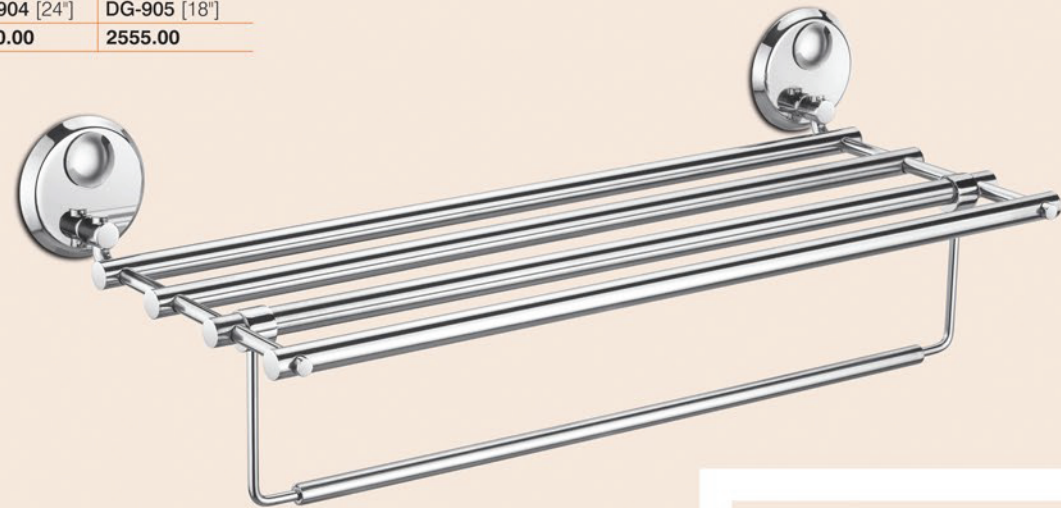

rub out all day's stress in the evening or get ready for the challenging schedule in morning with this mood elevator.

Towel Rack with Rod

Code	DG-904 [24"]	DG-905 [18"]
MRP	2820.00	2555.00

Napkin Holder

Code	DG-910
MRP	605.00