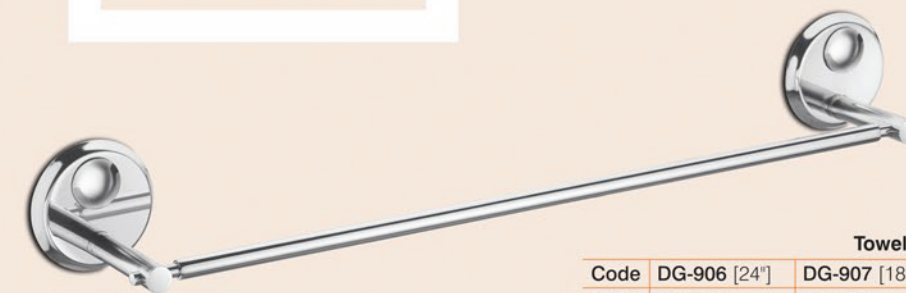

Soap Dish

Code	DG-908
MRP	420.00

5 Pcs. Set	
Code	DG-901
MRP	2940.00

- Towel Rod
- Soap Dish
- Toothbrush Tumbler
- Napkin Holder
- Robe Hook

Liquid Soap Dispenser

Code	DG-913
MRP	825.00

Towel Rod

Code	DG-906 [24"]	DG-907 [18"]
MRP	940.00	875.00