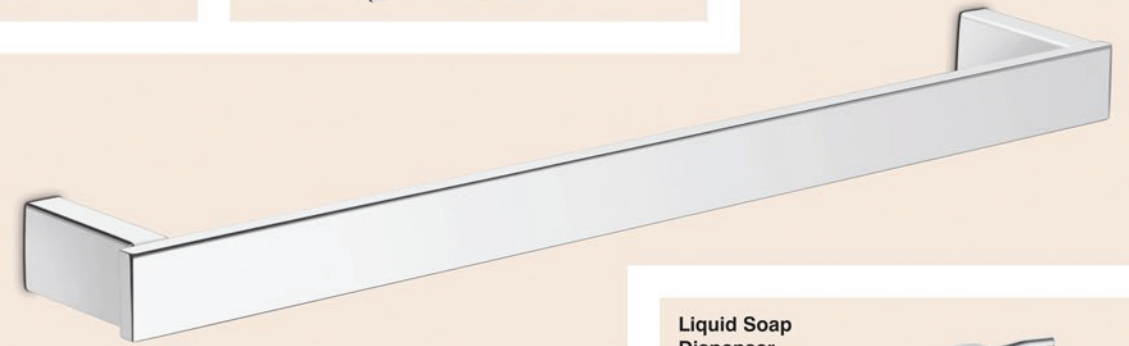

Robe Hook

Code DG-1311
MRP 385.00

Toothbrush Tumbler

Code DG-1309
MRP 1360.00

Towel Rod

Code DG-1306 [24"]
MRP 1980.00

BRASS +
AISI 304 STAINLESS STEEL

CHROME FINISH