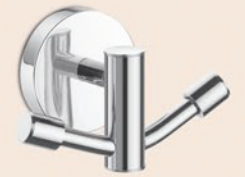

Soap Dish (Glass)	
Code	DG-1508G
MRP	740.00

5 Pcs. Set	
Code	DG-1501
MRP	4285.00

Towel Rod
Soap Dish
Toothbrush Tumbler
Napkin Holder
Robe Hook

Soap Dish	
Code	DG-1508
MRP	840.00

Double Towel Rod

Code	DG-1506 D [24"]
MRP	2435.00

Towel Rod

Code	DG-1506 [24"]	DG-1507 [18"]
MRP	1195.00	1125.00

Robe Hook

Code	DG-1511
MRP	505.00

Liquid Soap Dispenser

Code	DG-1513
MRP	1010.00

Napkin Holder

Code	DG-1510
MRP	740.00