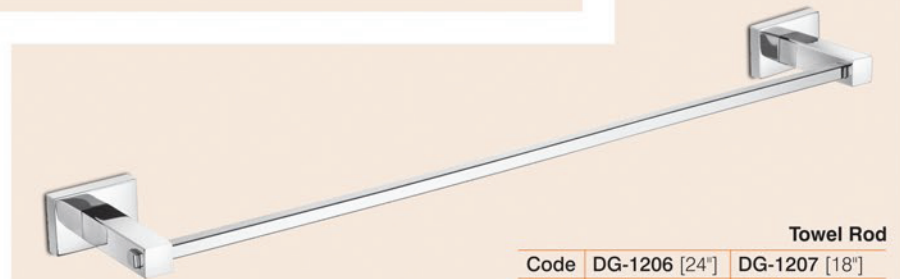

Code	DG-1206 D [24"]
MRP	2200.00

Robe Hook

Code	DG-1211
MRP	755.00

Liquid Soap Dispenser

Code	DG-1213
MRP	1545.00

Towel Rod

Code	DG-1206 [24"]	DG-1207 [18"]
MRP	1310.00	1225.00

Napkin Holder