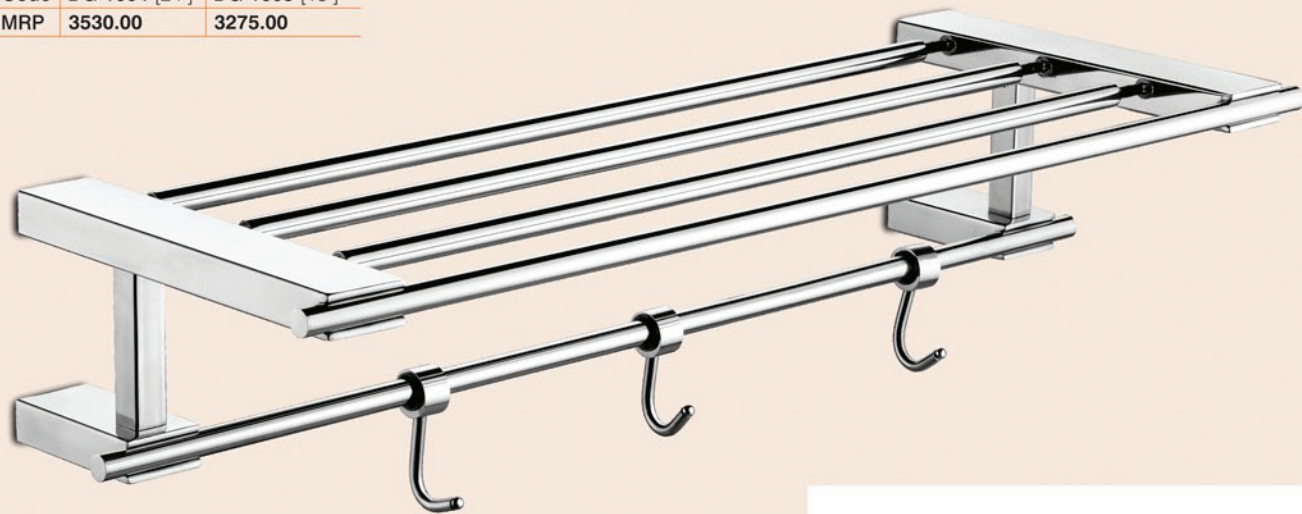

Paper Holder

Code	DG-914
MRP	940.00

AISI 304 STAINLESS STEEL

CHROME FINISH

Legal in appearance and robust in its capacity this is a style that is born out of continuous design innovation.

Towel Rack with Rod

Code	DG-1004 [24"]	DG-1005 [18"]
MRP	3530.00	3275.00

Soap Dish

Code	DG-1008
MRP	840.00

5 Pcs. Set

Code	DG-1001
MRP	4370.00

Towel Rod - Soap Dish
Toothbrush Tumbler
Napkin Holder - Robe Hook

Toothbrush Tumbler