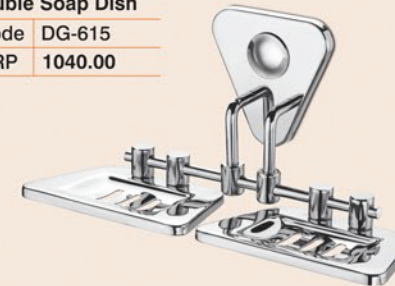

- Towel Rod
- Soap Dish
- Toothbrush Tumbler
- Napkin Holder
- Robe Hook

Robe Hook

Code	DG-611
MRP	370.00

Towel Rod

Code	DG-606 [24"]	DG-607 [18"]
MRP	1040.00	940.00

Toothbrush Tumbler

Code	DG-609
MRP	705.00

Liquid Dispenser

Code	DG-613
MRP	790.00

Paper Holder

Code	DG-614
MRP	655.00

Double Soap Dish

Code	DG-615
MRP	1040.00

Soap Dish & Toothbrush Tumbler

Code	DG-617
MRP	1380.00