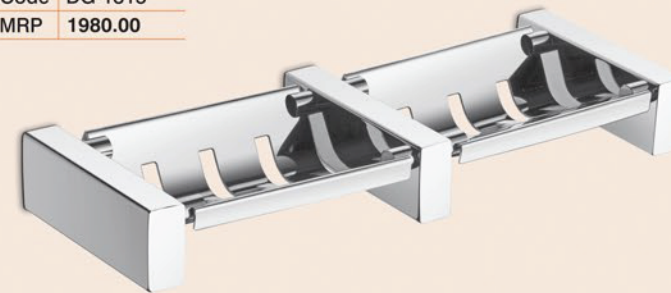

Double Soap Dish

Code DG-1315
MRP 1980.00