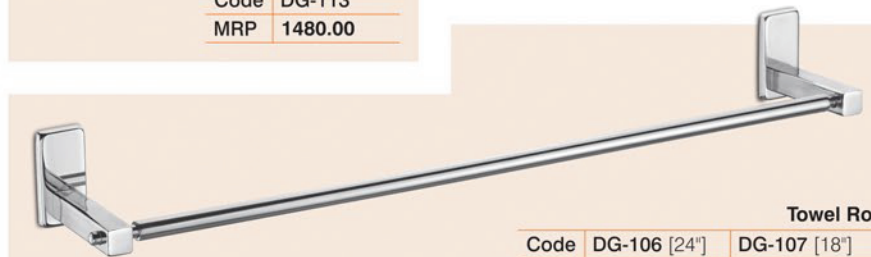

Towel Rod

Code	DG-106 [24"]	DG-107 [18"]
MRP	1090.00	1025.00