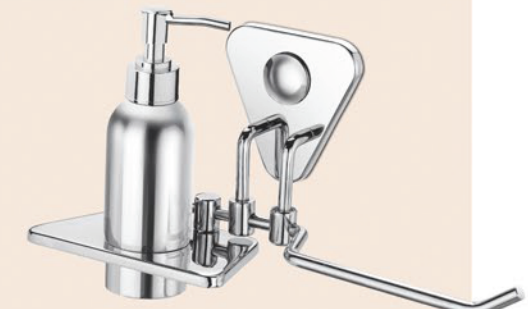

Liquid & Napkin Holder

Code	DG-620
MRP	1225.00