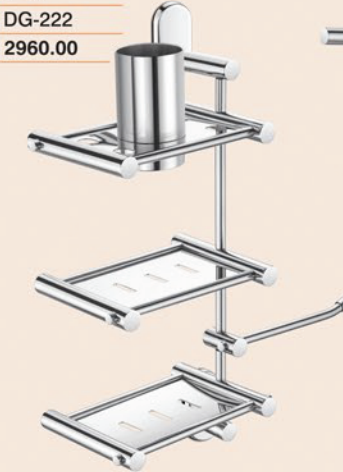

Four in One

Code	DG-222
MRP	2960.00