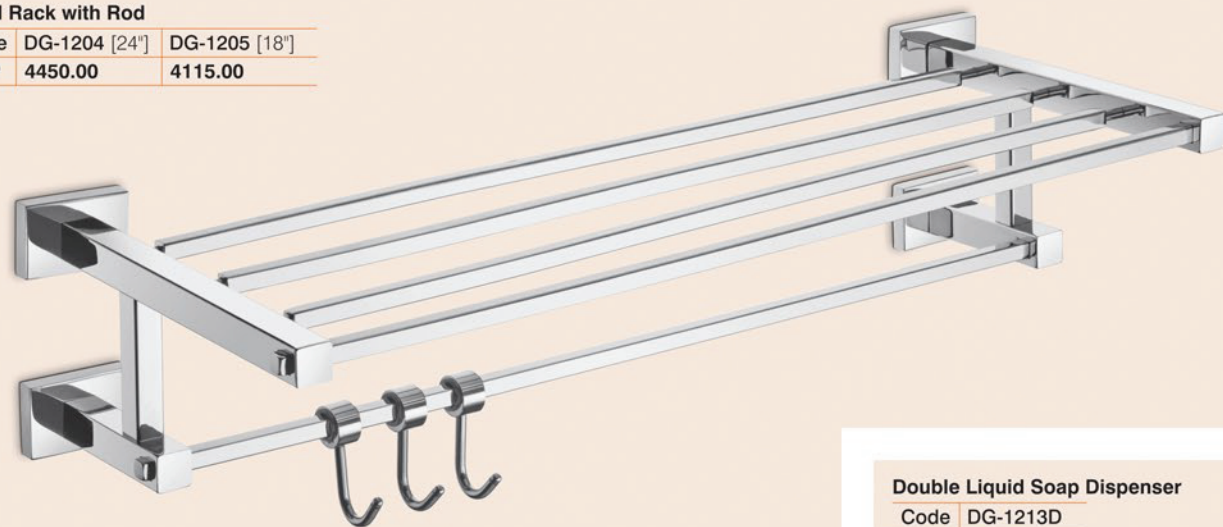

Towel Rack with Rod

Code	DG-1204 [24"]	DG-1205 [18"]
MRP	4450.00	4115.00