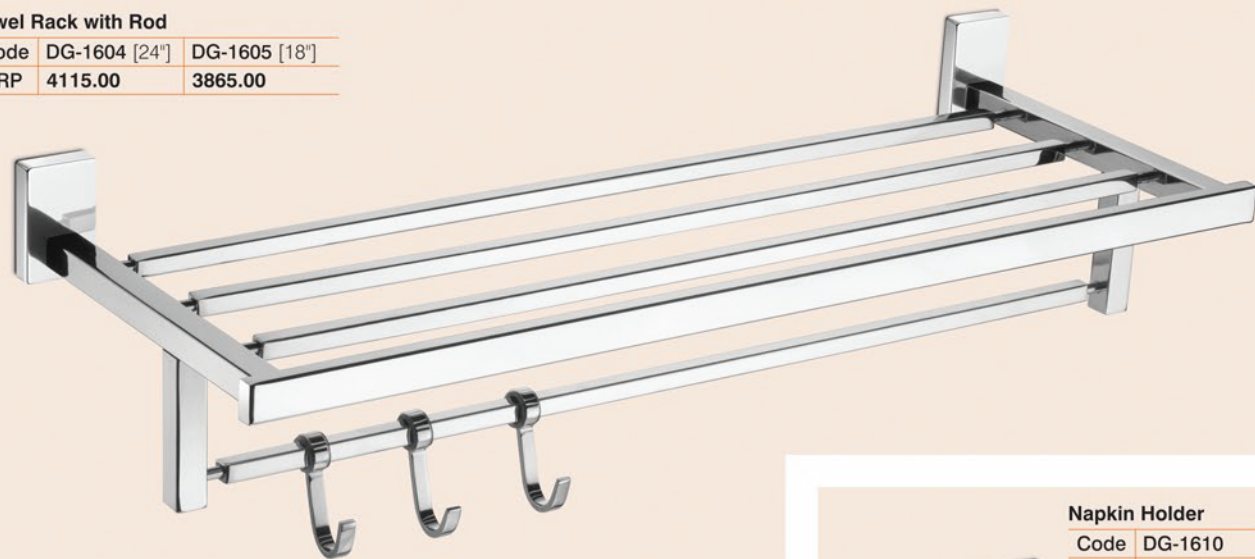

CHROME FINISH

peridot

Perfection cannot be improved upon, this spectacularly smart design was born to prove you wrong.

Towel Rack with Rod		
Code	DG-1604 [24"]	DG-1605 [18"]
MRP	4115.00	3865.00