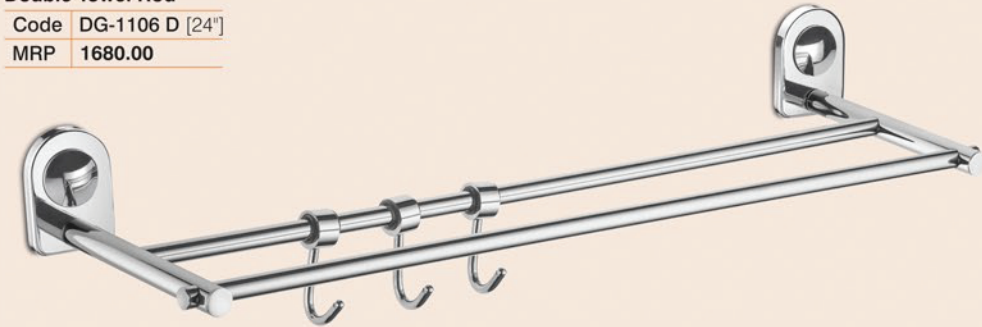

Soap Dish

Code	DG-1108
MRP	370.00

5 Pcs. Set

Code	DG-1101
MRP	2520.00

Towel Rod - Soap Dish
Toothbrush Tumbler
Napkin Holder - Robe Hook

Double Towel Rod

Code	DG-1106 D [24"]
MRP	1680.00

Paper Holder