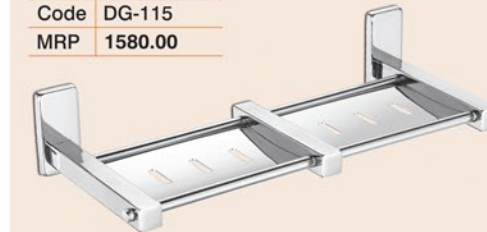

Double Soap Dish

Code	DG-115
MRP	1580.00

Four in One

Code	DG-122
MRP	3360.00