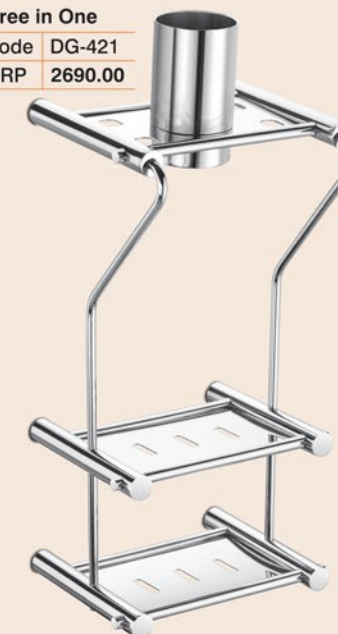

Three in One
Code DG-421
MRP 2690.00